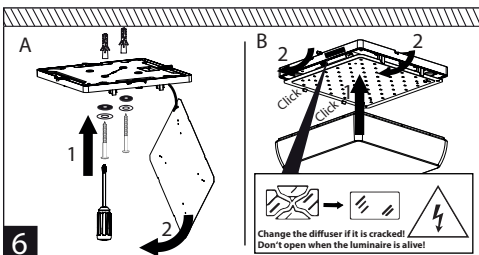

Spacer part position considering to inside equipment of luminaire

A	Motion sensor
B	Emergency lighting
C	Without emergency lighting and motion sensor

3

3

LUNA ROUND

LUNA SQUARE

Cable gland positions

Installation can only be carried out by an authorized person and according to the mounting instructions. Any other installation is considered to be improper. For well installation and good luminaire work is necessary ensure a planarity of a mounting surface. Make sure that the luminaire is always disconnected from the power supply before the installation work. Do not use the luminaire if damaged or if damaged the power cable. Only damp microfibre cloth can be used for cleaning. Technical changes are subjected without notice. Do not dispose the luminaire or its parts as household waste, but make the proper recycling.