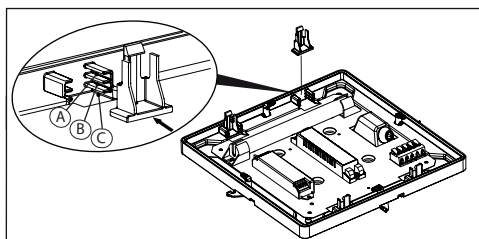

PBLC
NORDIC

LUNA ROUND
LUNA SQUARE

IP54

230V
50/60Hz

LUNA ROUND

LUNA SQUARE

Spacer part position considering to inside equipment of luminaire

A	Motion sensor
B	Emergency lighting
C	Without emergency lighting and motion sensor

Spacer part position considering to inside equipment of luminaire

A	Motion sensor
B	Emergency lighting
C	Without emergency lighting and motion sensor

3

3

LUNA ROUND

LUNA SQUARE

Cable gland positions

Installation can only be carried out by an authorized person and according to the mounting instructions. Any other installation is considered to be improper. For well installation and good luminaire work is necessary ensure a planarity of a mounting surface. Make sure that the luminaire is always disconnected from the power supply before the installation work. Do not use the luminaire if damaged or if damaged the power cable. Only damp microfibre cloth can be used for cleaning. Technical changes are subjected without notice. Do not dispose the luminaire or its parts as household waste, but make the proper recycling.