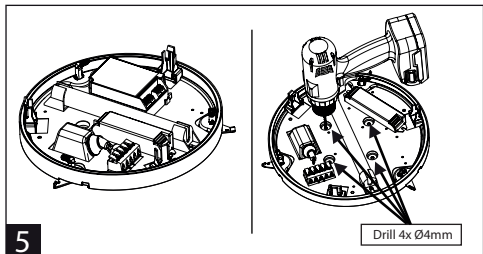

Spacer part position considering to inside equipment of luminaire

A	Motion sensor
B	Emergency lighting
C	Without emergency lighting and motion sensor

3

3

LUNA ROUND

LUNA SQUARE

Cable gland positions

Installation can only be carried out by an authorized person and according to the mounting instructions. Any other installation is considered to be improper. For well installation and good luminaire work is necessary ensure a planarity of a mounting surface. Make sure that the luminaire is always disconnected from the power supply before the installation work. Do not use the luminaire if damaged or if damaged the power cable. Only damp microfibre cloth can be used for cleaning. Technical changes are subjected without notice. Do not dispose the luminaire or its parts as household waste, but make the proper recycling.