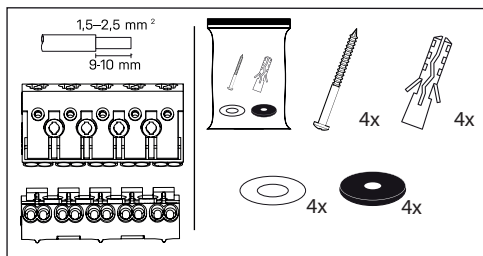

Spacer part position considering to inside equipment of luminaire

A	Motion sensor
B	Emergency lighting
C	Without emergency lighting and motion sensor

3

3

LUNA ROUND

LUNA SQUARE

Cable gland positions

Installation can only be carried out by an authorized person and according to the mounting instructions. Any other installation is considered to be improper. For well installation and good luminaire work is necessary ensure a planarity of a mounting surface. Make sure that the luminaire is always disconnected from the power supply before the installation work. Do not use the luminaire if damaged or if damaged the power cable. Only damp microfibre cloth can be used for cleaning. Technical changes are subjected without notice. Do not dispose the luminaire or its parts as household waste, but make the proper recycling.

Type	Table of maximal number of luminaires in one line				10A B	10A C	16A B	16A C
	Σ1m	Σ1m	Σ1m	Σ1m	Σ luminaires	Σ luminaires	Σ luminaires	Σ luminaires
Round	1200	1800	2400	3600	32	50	52	85
Square	1200	1800	2400	3600	32	50	52	85