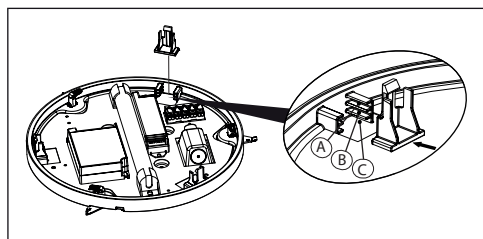

PBLC
NORDIC

LUNA ROUND
LUNA SQUARE

IP54

230V
50/60Hz

LUNA ROUND

LUNA SQUARE

Spacer part position considering to inside equipment of luminaire

A	Motion sensor
B	Emergency lighting
C	Without emergency lighting and motion sensor

Spacer part position considering to inside equipment of luminaire

A	Motion sensor
B	Emergency lighting
C	Without emergency lighting and motion sensor

3

3

LUNA ROUND

LUNA SQUARE

Cable gland positions

Installation can only be carried out by an authorized person and according to the mounting instructions. Any other installation is considered to be improper. For well installation and good luminaire work is necessary ensure a planarity of a mounting surface. Make sure that the luminaire is always disconnected from the power supply before the installation work. Do not use the luminaire if damaged or if damaged the power cable. Only damp microfibre cloth can be used for cleaning. Technical changes are subjected without notice. Do not dispose the luminaire or its parts as household waste, but make the proper recycling.