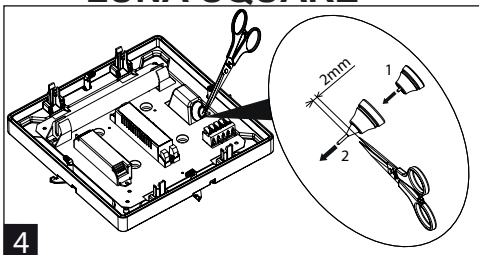

Spacer part position considering to inside equipment of luminaire

A	Motion sensor
B	Emergency lighting
C	Without emergency lighting and motion sensor

3

3

LUNA ROUND

LUNA SQUARE

Cable gland positions

Installation can only be carried out by an authorized person and according to the mounting instructions. Any other installation is considered to be improper. For well installation and good luminaire work is necessary ensure a planarity of a mounting surface. Make sure that the luminaire is always disconnected from the power supply before the installation work. Do not use the luminaire if damaged or if damaged the power cable. Only damp microfibre cloth can be used for cleaning. Technical changes are subjected without notice. Do not dispose the luminaire or its parts as household waste, but make the proper recycling.