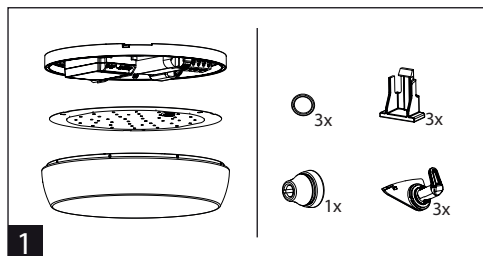

PBLC
NORDIC

LUNA ROUND
LUNA SQUARE

IP54

230V
50/60Hz

LUNA ROUND

LUNA SQUARE

Spacer part position considering to inside equipment of luminaire

A	Motion sensor
B	Emergency lighting
C	Without emergency lighting and motion sensor

Spacer part position considering to inside equipment of luminaire

A	Motion sensor
B	Emergency lighting
C	Without emergency lighting and motion sensor

3

3

LUNA ROUND

LUNA SQUARE

Cable gland positions

Installation can only be carried out by an authorized person and according to the mounting instructions. Any other installation is considered to be improper. For well installation and good luminaire work is necessary ensure a planarity of a mounting surface. Make sure that the luminaire is always disconnected from the power supply before the installation work. Do not use the luminaire if damaged or if damaged the power cable. Only damp microfibre cloth can be used for cleaning. Technical changes are subjected without notice. Do not dispose the luminaire or its parts as household waste, but make the proper recycling.