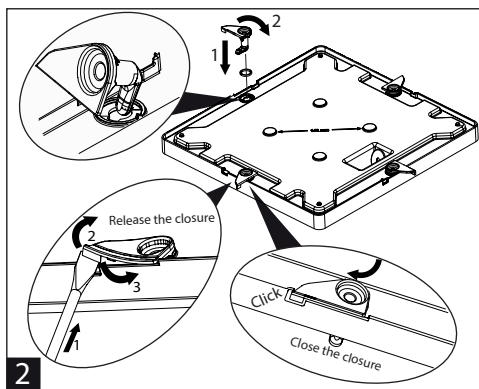

PBLC
NORDIC

LUNA ROUND
LUNA SQUARE

IP54

230V
50/60Hz

LUNA ROUND

LUNA SQUARE

Spacer part position considering to inside equipment of luminaire

A	Motion sensor
B	Emergency lighting
C	Without emergency lighting and motion sensor

Spacer part position considering to inside equipment of luminaire

A	Motion sensor
B	Emergency lighting
C	Without emergency lighting and motion sensor

3

3

LUNA ROUND

LUNA SQUARE

Cable gland positions

Installation can only be carried out by an authorized person and according to the mounting instructions. Any other installation is considered to be improper. For well installation and good luminaire work is necessary ensure a planarity of a mounting surface. Make sure that the luminaire is always disconnected from the power supply before the installation work. Do not use the luminaire if damaged or if damaged the power cable. Only damp microfibre cloth can be used for cleaning. Technical changes are subjected without notice. Do not dispose the luminaire or its parts as household waste, but make the proper recycling.