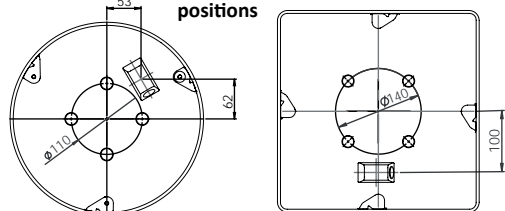

Spacer part position considering to inside equipment of luminaire

A	Motion sensor
B	Emergency lighting
C	Without emergency lighting and motion sensor

3

3

LUNA ROUND

LUNA SQUARE

Cable gland positions

Installation can only be carried out by an authorized person and according to the mounting instructions. Any other installation is considered to be improper. For well installation and good luminaire work is necessary ensure a planarity of a mounting surface. Make sure that the luminaire is always disconnected from the power supply before the installation work. Do not use the luminaire if damaged or if damaged the power cable. Only damp microfibre cloth can be used for cleaning. Technical changes are subjected without notice. Do not dispose the luminaire or its parts as household waste, but make the proper recycling.

Type	Table of maximal number of luminaires in one line				10A B	10A C	16A B	16A C
	Σ1m	Σ1m	Σ1m	Σ1m	Σ luminaires	Σ luminaires	Σ luminaires	Σ luminaires
Round	1200	1800	2400	3600	32	50	52	85
Square	1200	1800	2400	3600	32	50	52	85