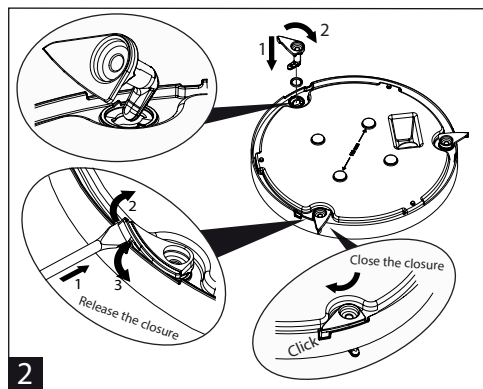

PBLC
NORDIC

LUNA ROUND
LUNA SQUARE

IP54

230V
50/60Hz

LUNA ROUND

LUNA SQUARE

Spacer part position considering to inside equipment of luminaire

A	Motion sensor
B	Emergency lighting
C	Without emergency lighting and motion sensor

Spacer part position considering to inside equipment of luminaire

A	Motion sensor
B	Emergency lighting
C	Without emergency lighting and motion sensor

3

3

LUNA ROUND

LUNA SQUARE

Cable gland positions

Installation can only be carried out by an authorized person and according to the mounting instructions. Any other installation is considered to be improper. For well installation and good luminaire work is necessary ensure a planarity of a mounting surface. Make sure that the luminaire is always disconnected from the power supply before the installation work. Do not use the luminaire if damaged or if damaged the power cable. Only damp microfibre cloth can be used for cleaning. Technical changes are subjected without notice. Do not dispose the luminaire or its parts as household waste, but make the proper recycling.