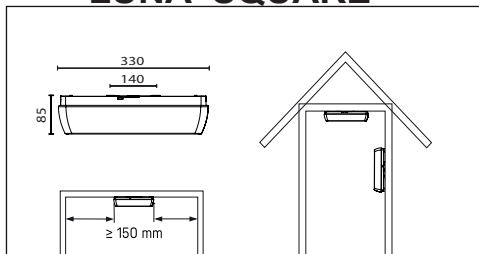

PBLC
NORDIC

LUNA ROUND
LUNA SQUARE

IP54

230V
50/60Hz

LUNA ROUND

LUNA SQUARE

Spacer part position considering to inside equipment of luminaire

A	Motion sensor
B	Emergency lighting
C	Without emergency lighting and motion sensor

Spacer part position considering to inside equipment of luminaire

A	Motion sensor
B	Emergency lighting
C	Without emergency lighting and motion sensor

3

3

LUNA ROUND

LUNA SQUARE

Cable gland positions

Installation can only be carried out by an authorized person and according to the mounting instructions. Any other installation is considered to be improper. For well installation and good luminaire work is necessary ensure a planarity of a mounting surface. Make sure that the luminaire is always disconnected from the power supply before the installation work. Do not use the luminaire if damaged or if damaged the power cable. Only damp microfibre cloth can be used for cleaning. Technical changes are subjected without notice. Do not dispose the luminaire or its parts as household waste, but make the proper recycling.

Type	Table of maximal number of luminaires in one line				10A B	10A C	16A B	16A C
	Σ1m	Σ1m	Σ1m	Σ1m	Σ luminaires	Σ luminaires	Σ luminaires	Σ luminaires
Round	1200	1800	2400	3600	32	50	52	85
Square	1200	1800	2400	3600	32	50	52	85