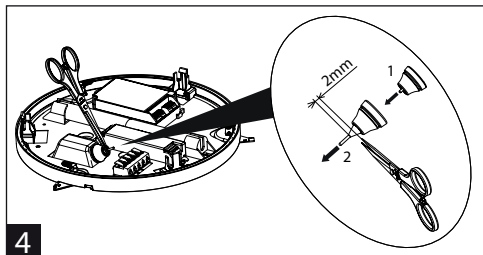

Spacer part position considering to inside equipment of luminaire

A	Motion sensor
B	Emergency lighting
C	Without emergency lighting and motion sensor

3

3

LUNA ROUND

LUNA SQUARE

Cable gland positions

Installation can only be carried out by an authorized person and according to the mounting instructions. Any other installation is considered to be improper. For well installation and good luminaire work is necessary ensure a planarity of a mounting surface. Make sure that the luminaire is always disconnected from the power supply before the installation work. Do not use the luminaire if damaged or if damaged the power cable. Only damp microfibre cloth can be used for cleaning. Technical changes are subjected without notice. Do not dispose the luminaire or its parts as household waste, but make the proper recycling.