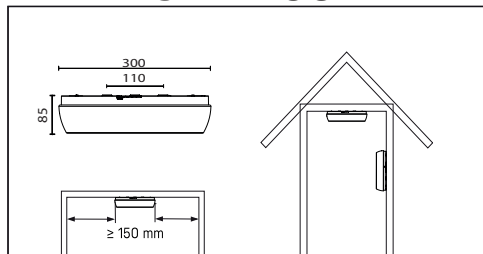

PBLC
NORDIC

LUNA ROUND
LUNA SQUARE

IP54

230V
50/60Hz

LUNA ROUND

LUNA SQUARE

Spacer part position considering to inside equipment of luminaire

A	Motion sensor
B	Emergency lighting
C	Without emergency lighting and motion sensor

Spacer part position considering to inside equipment of luminaire

A	Motion sensor
B	Emergency lighting
C	Without emergency lighting and motion sensor

3

3

LUNA ROUND

LUNA SQUARE

Cable gland positions

Installation can only be carried out by an authorized person and according to the mounting instructions. Any other installation is considered to be improper. For well installation and good luminaire work is necessary ensure a planarity of a mounting surface. Make sure that the luminaire is always disconnected from the power supply before the installation work. Do not use the luminaire if damaged or if damaged the power cable. Only damp microfibre cloth can be used for cleaning. Technical changes are subjected without notice. Do not dispose the luminaire or its parts as household waste, but make the proper recycling.