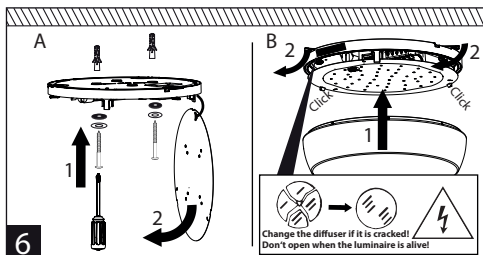

Spacer part position considering to inside equipment of luminaire

A	Motion sensor
B	Emergency lighting
C	Without emergency lighting and motion sensor

3

3

LUNA ROUND

LUNA SQUARE

Cable gland positions

Installation can only be carried out by an authorized person and according to the mounting instructions. Any other installation is considered to be improper. For well installation and good luminaire work is necessary ensure a planarity of a mounting surface. Make sure that the luminaire is always disconnected from the power supply before the installation work. Do not use the luminaire if damaged or if damaged the power cable. Only damp microfibre cloth can be used for cleaning. Technical changes are subjected without notice. Do not dispose the luminaire or its parts as household waste, but make the proper recycling.