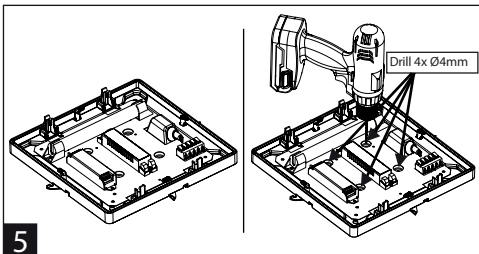

Spacer part position considering to inside equipment of luminaire

A	Motion sensor
B	Emergency lighting
C	Without emergency lighting and motion sensor

3

3

LUNA ROUND

LUNA SQUARE

Cable gland positions

Installation can only be carried out by an authorized person and according to the mounting instructions. Any other installation is considered to be improper. For well installation and good luminaire work is necessary ensure a planarity of a mounting surface. Make sure that the luminaire is always disconnected from the power supply before the installation work. Do not use the luminaire if damaged or if damaged the power cable. Only damp microfibre cloth can be used for cleaning. Technical changes are subjected without notice. Do not dispose the luminaire or its parts as household waste, but make the proper recycling.

Type	Table of maximal number of luminaires in one line				10A B	10A C	16A B	16A C
	Σ1m	Σ1m	Σ1m	Σ1m	Σ luminaires	Σ luminaires	Σ luminaires	Σ luminaires
Round	1200	1800	2400	3600	32	50	52	85
Square	1200	1800	2400	3600	32	50	52	85