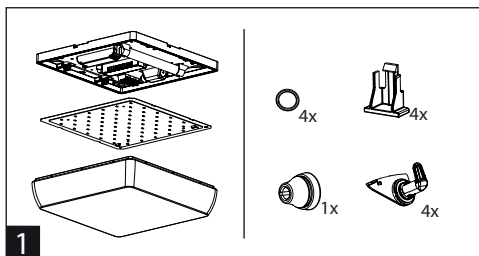

PBLC
NORDIC

LUNA ROUND
LUNA SQUARE

IP54

230V
50/60Hz

LUNA ROUND

LUNA SQUARE

Spacer part position considering to inside equipment of luminaire

A	Motion sensor
B	Emergency lighting
C	Without emergency lighting and motion sensor

Spacer part position considering to inside equipment of luminaire

A	Motion sensor
B	Emergency lighting
C	Without emergency lighting and motion sensor

3

3

LUNA ROUND

LUNA SQUARE

Cable gland positions

Installation can only be carried out by an authorized person and according to the mounting instructions. Any other installation is considered to be improper. For well installation and good luminaire work is necessary ensure a planarity of a mounting surface. Make sure that the luminaire is always disconnected from the power supply before the installation work. Do not use the luminaire if damaged or if damaged the power cable. Only damp microfibre cloth can be used for cleaning. Technical changes are subjected without notice. Do not dispose the luminaire or its parts as household waste, but make the proper recycling.