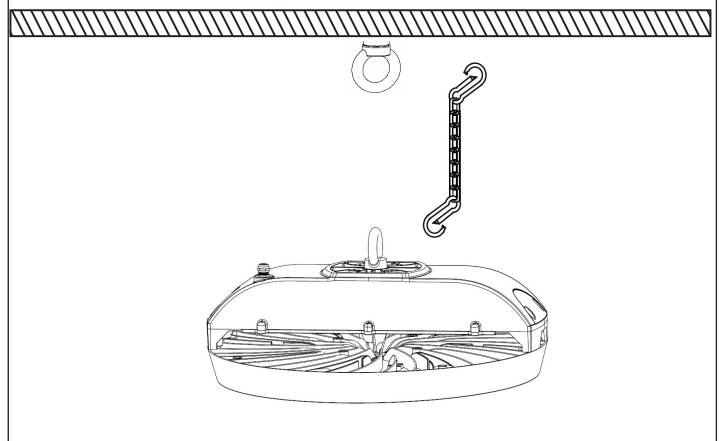

UKKO C5 Series INSTALLATION MANUAL

MODELS: - C5 LO, C5 HO including DALI versions

Packaging includes:

- Hook
- Installation chain 1,5m
- Installation manual
- Installation cable 2m 3x1,5m²
- DALI -> Dali cable 2x1,5m²

Install hook

If necessary, install chain

NON-DALI

- Ⓝ blue (BU)
- Ⓛ brown (BN)
- Ⓞ yellow-green (GNYE)

DALI

- Ⓝ blue (BU)
- Ⓛ brown (BN)
- Ⓞ yellow-green (GNYE)
- ⓁⓂ DA grey (GY)
- ⓁⓂ DA black (BK)

If solid surface holder used