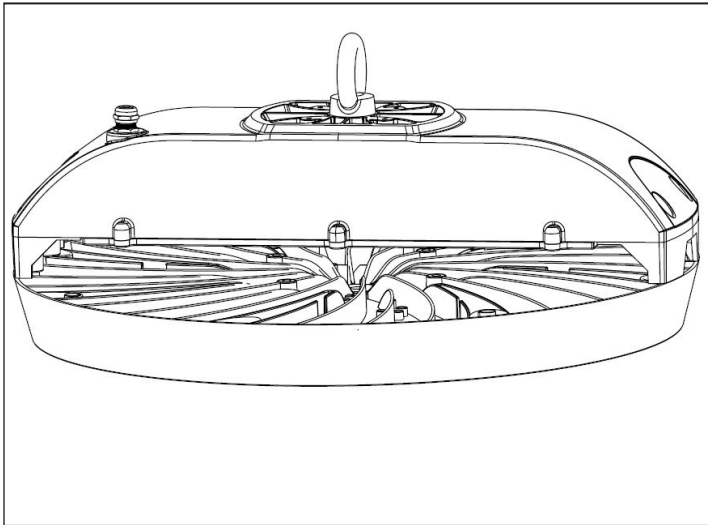

UKKO C5 Series INSTALLATION MANUAL

MODELS: - C5 LO, C5 HO including DALI versions

Packaging includes:

- Hook
- Installation chain 1,5m
- Installation manual
- Installation cable 2m 3x1,5m²
- DALI -> Dali cable 2x1,5m²

Install hook

If necessary, install chain

NON-DALI

- Ⓝ blue (BU)
- Ⓛ brown (BN)
- Ⓞ yellow-green (GNYE)

DALI

- Ⓝ blue (BU)
- Ⓛ brown (BN)
- Ⓞ yellow-green (GNYE)
- ⓁⓂ DA grey (GY)
- ⓁⓂ DA black (BK)

If solid surface holder used