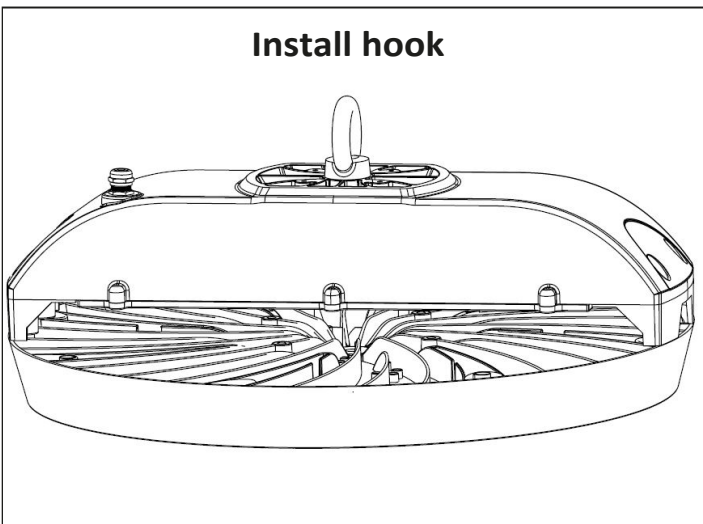

UKKO C5 Series INSTALLATION MANUAL

MODELS: - C5 LO, C5 HO including DALI versions

Packaging includes:

- Hook
- Installation chain 1,5m
- Installation manual
- Installation cable 2m 3x1,5m²
- DALI -> Dali cable 2x1,5m²

Install hook

If necessary, install chain

NON-DALI

- Ⓝ blue (BU)
- Ⓛ brown (BN)
- Ⓞ yellow-green (GNYE)

DALI

- Ⓝ blue (BU)
- Ⓛ brown (BN)
- Ⓞ yellow-green (GNYE)
- ⓁⓂ DA grey (GY)
- ⓁⓂ DA black (BK)

If solid surface holder used