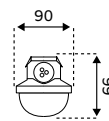

## TECHNICAL INFORMATION

Diffuser: transparent AC with Wide Beam Fresnel lenses (high chemical resistance, UV stability);  
 Body: dark grey ABS (high chemical resistance, UV stability);  
 Connectors: with 3, 5 or 7 poles, wire section 1.5 or 2.5 mm<sup>2</sup>;  
 Interconnection cable with two connectors for mutual spacing between light fittings of 0 m, 1 m, 3 m or for requested spacing;  
 Cable with one connector for connection of the light fitting to the voltage source in a distance of 1 m, 3 m or in a requested length;  
 Ventilation membrane in the body against condensation.

Type	Ta. Max (°C)	Luminous flux light fitting (lm)	Power (W)	Efficacy (lm/W)	Net weight (kg)	Luminaire length (mm)
AURORA WB ABS 2600/840	50	2270	16	142	1.5	1175
AURORA WB ABS 3200/840	50	2740	20	137	1.5	1175
AURORA WB ABS 4400/840	45	3830	27	142	1.5	1175
AURORA WB ABS 6400/840	45	5510	38	145	1.5	1175
AURORA WB ABS 3250/840	50	2850	20	143	1.8	1455
AURORA WB ABS 4000/840	50	3410	24	142	1.8	1455
AURORA WB ABS 5500/840	45	4770	33	145	1.8	1455
AURORA WB ABS 8000/840	45	6810	45	151	1.8	1455