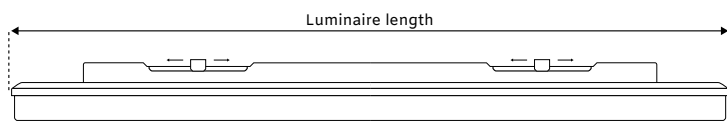

## TECHNICAL INFORMATION

Diffuser: transparent AC with Wide Beam Fresnel lenses (high chemical resistance, UV stability);  
 Body: dark grey ABS (high chemical resistance, UV stability);  
 Connectors: with 3, 5 or 7 poles, wire section 1.5 or 2.5 mm<sup>2</sup>;  
 Interconnection cable with two connectors for mutual spacing between light fittings of 0 m, 1 m, 3 m or for requested spacing;  
 Cable with one connector for connection of the light fitting to the voltage source in a distance of 1 m, 3 m or in a requested length;  
 Ventilation membrane in the body against condensation.

Type	Ta. Max (°C)	Luminous flux light fitting (lm)	Power (W)	Efficacy (lm/W)	Net weight (kg)	Luminaire length (mm)
AURORA WB ABS 2600/840	50	2270	16	142	1.5	1175
AURORA WB ABS 3200/840	50	2740	20	137	1.5	1175
AURORA WB ABS 4400/840	45	3830	27	142	1.5	1175
AURORA WB ABS 6400/840	45	5510	38	145	1.5	1175
AURORA WB ABS 3250/840	50	2850	20	143	1.8	1455
AURORA WB ABS 4000/840	50	3410	24	142	1.8	1455
AURORA WB ABS 5500/840	45	4770	33	145	1.8	1455
AURORA WB ABS 8000/840	45	6810	45	151	1.8	1455