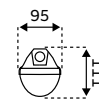

Clips: stainless steel + polyamide

Sealing: polyurethane (PUR), foamed body groove

Cable glands: screwed PG 13,5, or rubber (SBS)

Distance part: polyamide + 10 % glass fibre

Terminal block: screwless, three-pole (basic version), or screwed

Type	Ta. Max (°C)	Luminous flux light fitting (lm)	Power (W)	Efficacy (lm/W)	Net weight (kg)	Luminaire length (mm)
LINUM 1300	45	1170	8	146	1.3	662
LINUM 1600	45	1410	10	141	1.3	662
LINUM 2200	40	1960	14	140	1.3	662
LINUM 2600	45	2300	16	144	1.9	1272
LINUM 3200	45	2770	20	139	1.9	1272
LINUM 4400	40	3870	27	143	1.9	1272
LINUM 6400	40	5570	38	147	1.9	1272
LINUM 3250	45	2880	20	144	2.3	1572
LINUM 4000	45	3450	24	144	2.3	1572
LINUM 5500	40	4820	33	146	2.3	1572
LINUM 8000	40	6890	45	153	2.3	1572