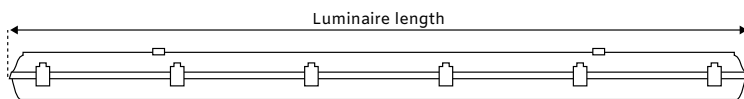

Clips: stainless steel + polyamide

Sealing: polyurethane (PUR), foamed body groove

Cable glands: screwed PG 13,5, or rubber (SBS)

Distance part: polyamide + 10 % glass fibre

Terminal block: screwless, three-pole (basic version), or screwed

Type	Ta. Max (°C)	Luminous flux light fitting (lm)	Power (W)	Efficacy (lm/W)	Net weight (kg)	Luminaire length (mm)
LINUM 1300	45	1170	8	146	1.3	662
LINUM 1600	45	1410	10	141	1.3	662
LINUM 2200	40	1960	14	140	1.3	662
LINUM 2600	45	2300	16	144	1.9	1272
LINUM 3200	45	2770	20	139	1.9	1272
LINUM 4400	40	3870	27	143	1.9	1272
LINUM 6400	40	5570	38	147	1.9	1272
LINUM 3250	45	2880	20	144	2.3	1572
LINUM 4000	45	3450	24	144	2.3	1572
LINUM 5500	40	4820	33	146	2.3	1572
LINUM 8000	40	6890	45	153	2.3	1572