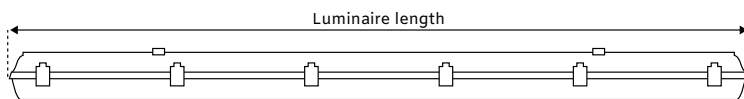

Clips: stainless steel + polyamide

Sealing: polyurethane (PUR), foamed body groove

Cable glands: screwed PG 13,5, or rubber (SBS)

Distance part: polyamide + 10 % glass fibre

Terminal block: screwless, three-pole (basic version), or screwed

Type	Ta. Max (°C)	Luminous flux light fitting (lm)	Power (W)	Efficacy (lm/W)	Net weight (kg)	Luminaire length (mm)
LINUM 1300	45	1170	8	146	0.9	610
LINUM 1600	45	1410	10	141	0.9	610
LINUM 2200	40	1960	14	140	0.9	610
LINUM 2600	45	2300	16	144	1.7	1170
LINUM 3200	45	2770	20	139	1.7	1170
LINUM 4400	40	3870	27	143	1.7	1170
LINUM 6400	40	5570	38	147	1.7	1170
LINUM 3250	45	2880	20	144	2	1450
LINUM 4000	45	3450	24	144	2	1450
LINUM 5500	40	4820	33	146	2	1450
LINUM 8000	40	6890	45	153	2	1450