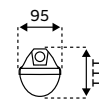

Clips: stainless steel + polyamide

Sealing: polyurethane (PUR), foamed body groove

Cable glands: screwed PG 13,5, or rubber (SBS)

Distance part: polyamide + 10 % glass fibre

Terminal block: screwless, three-pole (basic version), or screwed

Type	Ta. Max (°C)	Luminous flux light fitting (lm)	Power (W)	Efficacy (lm/W)	Net weight (kg)	Luminaire length (mm)
LINUM 1300	45	1170	8	146	0.9	610
LINUM 1600	45	1410	10	141	0.9	610
LINUM 2200	40	1960	14	140	0.9	610
LINUM 2600	45	2300	16	144	1.7	1170
LINUM 3200	45	2770	20	139	1.7	1170
LINUM 4400	40	3870	27	143	1.7	1170
LINUM 6400	40	5570	38	147	1.7	1170
LINUM 3250	45	2880	20	144	2	1450
LINUM 4000	45	3450	24	144	2	1450
LINUM 5500	40	4820	33	146	2	1450
LINUM 8000	40	6890	45	153	2	1450